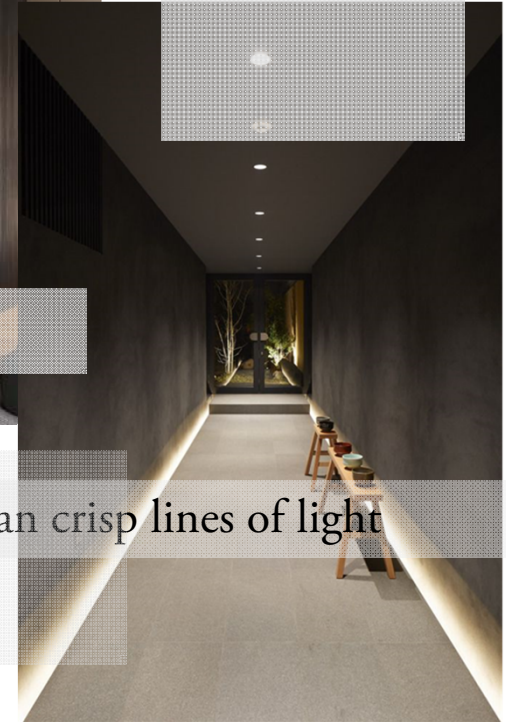

Subtle materials

studio henderson  
INTERIORS

Dock 5 Concept Design

# Dock 5

Concierge

Simple Palette

Clean crisp lines of light

Neutral tones

studio henderson  
INTERIORS

Bare Necessities

Dock 5